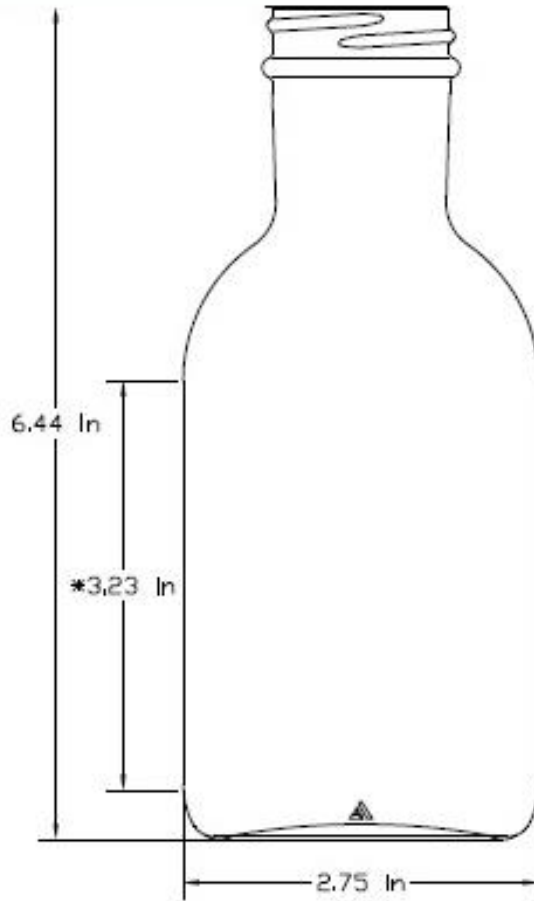

18

24

# HS FRENCH FLINT

THE GLASS CONTAINER SPECIALISTS

Finish: 38-405  
Height: 6.44in  
Diameter: 2.75 in  
Volume/Overflow: 12.63 fl. oz.  
Patent D721964

## 12OZ US STYLE KETCHUP GLASS BOTTLE

Product code	KETCH12
Finish	38R3
Capacity	355ml
Brim-full capacity	355ml